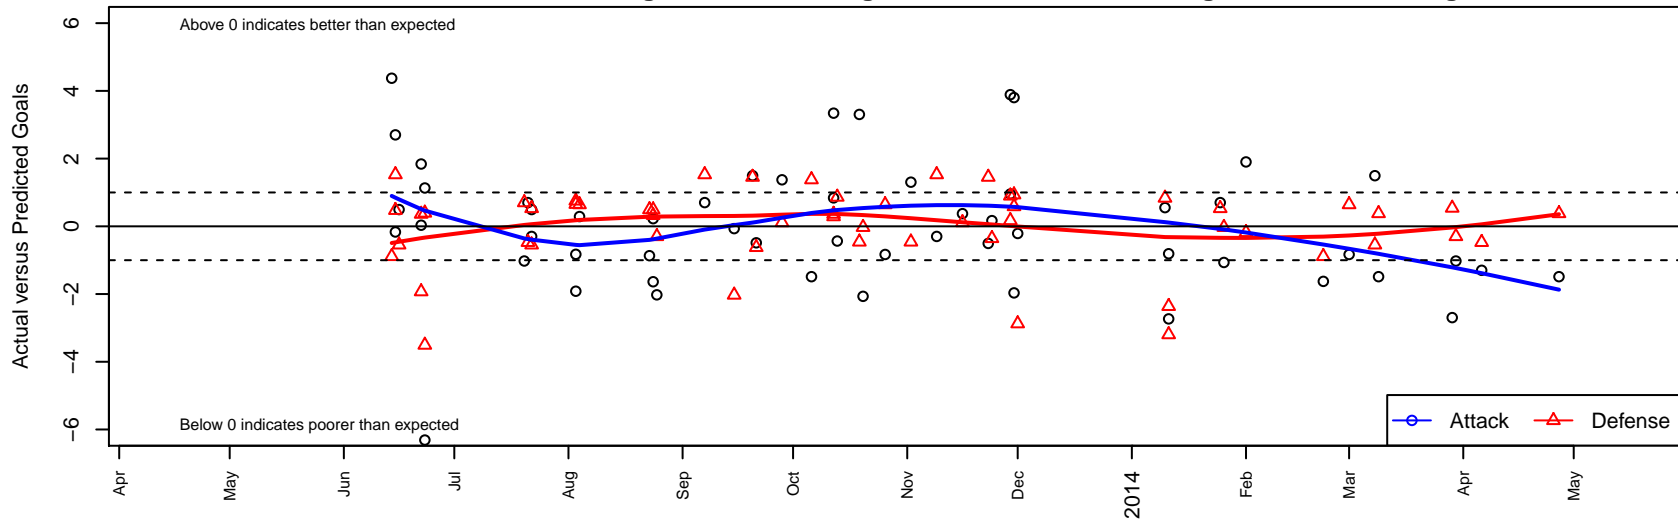

Crossfire Premier A B01
Dots are actual minus expected GF (blue circles) and GA (red triangles).
Blue line is smoothed change in attack strength. Red is smoothed change in defense strength.